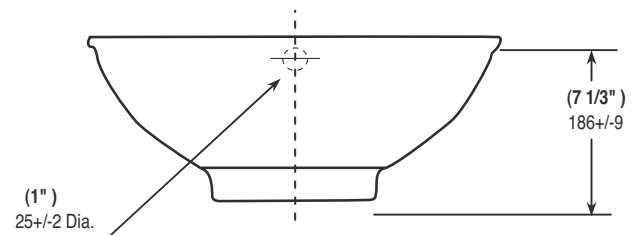

- Round vessel lavatory.
- Above counter design.
- Center drain position eliminates faucet splash.
- Available in White..
- All Western products are IAPMO tested and meet or exceed  standards

For more information please contact us toll-free:

877-WPWORKS (979-6757)

US Sales and Service

Phone 562.229.0910 • Fax 562.229.0930

www.westernpottery.com • Email: info@westernpottery.com

14405 Best Avenue • Norwalk, California 90650

L335

PHYSICAL PROPERTIES

Model: **L335**
Round Vessel Lavatory

Width: **17.5"** (455mm)

Depth: **17.5"** (455mm)

Shipping Weight: **15.4 lbs.** (7kg)

Shipping Cube: **1.27 ft.** (0.03m)

IMPORTANT: These dimensions are nominal and vary within the range of tolerances established by ASME standard A112.19.2.