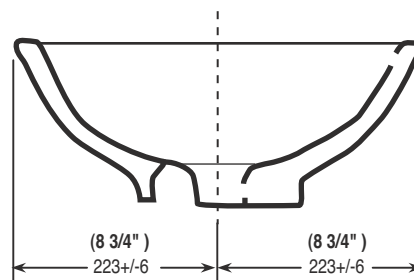

- Round vessel lavatory.
- Above counter design.
- Center drain position eliminates faucet splash.
- Available in White..
- All Western products are IAPMO tested and meet or exceed  standards

For more information please contact us toll-free:

877-WPWORKS (979-6757)

US Sales and Service

Phone 562.229.0910 • Fax 562.229.0930

www.westernpottery.com • Email: info@westernpottery.com

14405 Best Avenue • Norwalk, California 90650

L335

PHYSICAL PROPERTIES

Model: **L335**
Round Vessel Lavatory

Width: **17.5"** (455mm)

Depth: **17.5"** (455mm)

Shipping Weight: **15.4 lbs.** (7kg)

Shipping Cube: **1.27 ft.** (0.03m)

IMPORTANT: These dimensions are nominal and vary within the range of tolerances established by ASME standard A112.19.2.