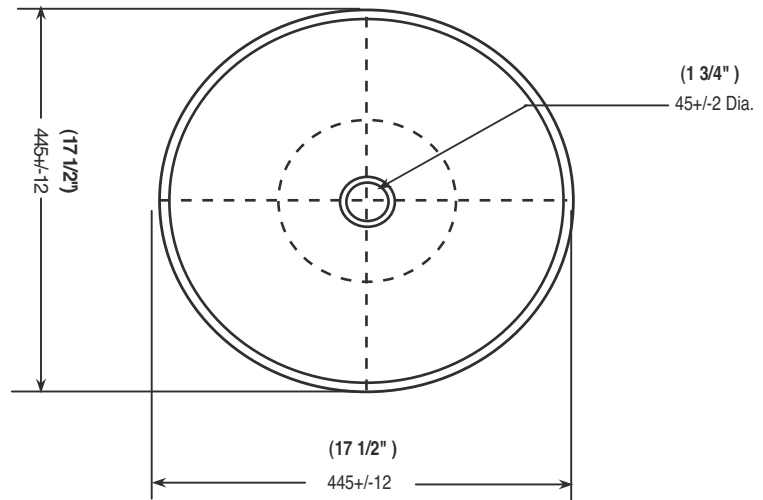

- Round vessel lavatory.
- Above counter design.
- Center drain position eliminates faucet splash.
- Available in White..
- All Western products are IAPMO tested and meet or exceed  standards

For more information please contact us toll-free:

877-WPWORKS (979-6757)

US Sales and Service

Phone 562.229.0910 • Fax 562.229.0930

www.westernpottery.com • Email: info@westernpottery.com

14405 Best Avenue • Norwalk, California 90650

L335

PHYSICAL PROPERTIES

Model: **L335**
Round Vessel Lavatory

Width: **17.5"** (455mm)

Depth: **17.5"** (455mm)

Shipping Weight: **15.4 lbs.** (7kg)

Shipping Cube: **1.27 ft.** (0.03m)

IMPORTANT: These dimensions are nominal and vary within the range of tolerances established by ASME standard A112.19.2.