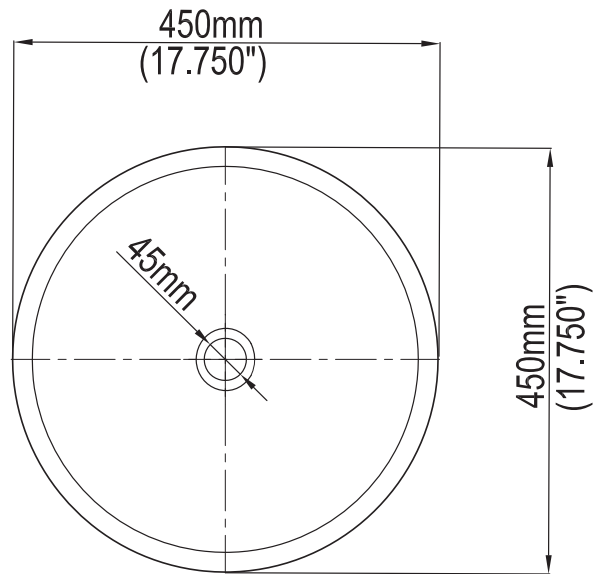

- Round vessel lavatory.
- Semi above-counter design.
- Center drain position eliminates faucet splash.
- Available in white.
- All Western products are IAPMO tested and meet or exceed  standards.

For more information please contact us toll-free:

877-WPWORKS (979-6757)

US Sales and Service

Phone 562.229.0910 • Fax 562.229.0930

www.westernpottery.com • Email: info@westernpottery.com

14405 Best Avenue • Norwalk, California 90650

L340

PHYSICAL PROPERTIES

Model: **L340**
Round Vessel Lavatory

Width: **17.75"** (451mm)

Depth: **17.75"** (451mm)

Shipping Weight: **21.3 lbs.** (9.7kg)

Shipping Cube: **1.05 ft.** (0.02m)

IMPORTANT: These dimensions are nominal and vary within the range of tolerances established by ASME standard A112.19.2.