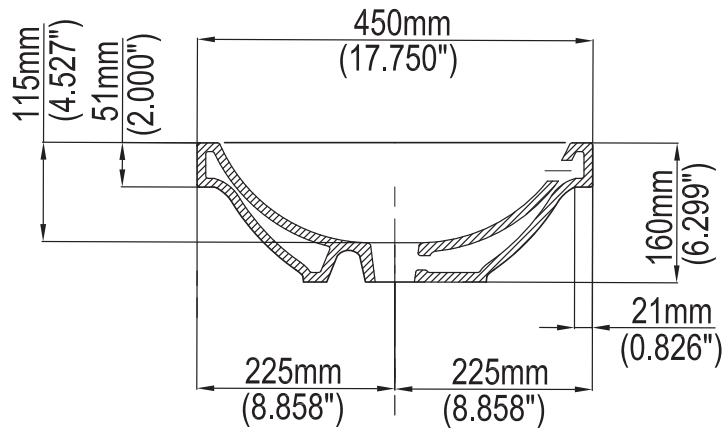

- Round vessel lavatory.
- Semi above-counter design.
- Center drain position eliminates faucet splash.
- Available in white.
- All Western products are IAPMO tested and meet or exceed  standards.

For more information please contact us toll-free:

877-WPWORKS (979-6757)

US Sales and Service

Phone 562.229.0910 • Fax 562.229.0930

www.westernpottery.com • Email: info@westernpottery.com

14405 Best Avenue • Norwalk, California 90650

L340

PHYSICAL PROPERTIES

Model: **L340**
Round Vessel Lavatory

Width: **17.75"** (451mm)

Depth: **17.75"** (451mm)

Shipping Weight: **21.3 lbs.** (9.7kg)

Shipping Cube: **1.05 ft.** (0.02m)

IMPORTANT: These dimensions are nominal and vary within the range of tolerances established by ASME standard A112.19.2.