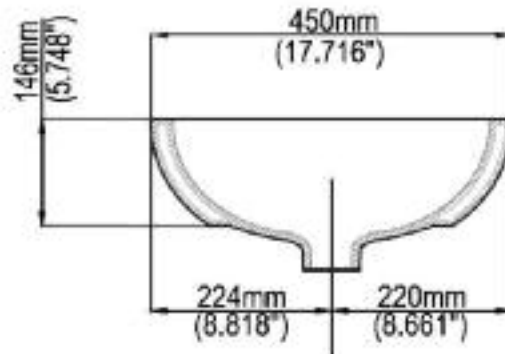

## PHYSICAL PROPERTIES

Model: **L380**  
Vessel Lavatory

Width: **17.716" x 17.480"**  
(450mm x 444mm)

Depth: **8.021"** (204mm)

Shipping Weight: **18.07 lbs.** (820kg)

Shipping Cube: **2.17 ft.** (0.066m)

IMPORTANT: These dimensions are nominal and vary within the range of tolerances established by ASME standard A112.19.2