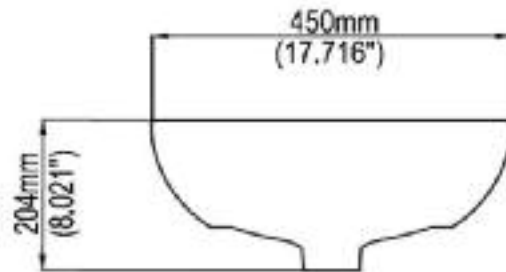

## PHYSICAL PROPERTIES

Model: **L380**  
Vessel Lavatory

Width: **17.716" x 17.480"**  
(450mm x 444mm)

Depth: **8.021"** (204mm)

Shipping Weight: **18.07 lbs.** (820kg)

Shipping Cube: **2.17 ft.** (0.066m)

IMPORTANT: These dimensions are nominal and vary within the range of tolerances established by ASME standard A112.19.2