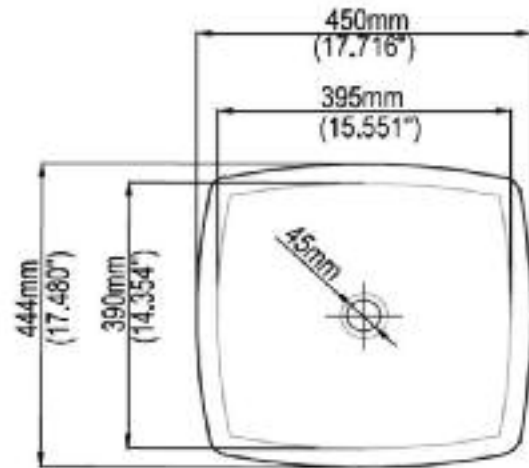

## PHYSICAL PROPERTIES

Model: **L380**  
Vessel Lavatory

Width: **17.716" x 17.480"**  
(450mm x 444mm)

Depth: **8.021"** (204mm)

Shipping Weight: **18.07 lbs.** (820kg)

Shipping Cube: **2.17 ft.** (0.066m)

IMPORTANT: These dimensions are nominal and vary within the range of tolerances established by ASME standard A112.19.2