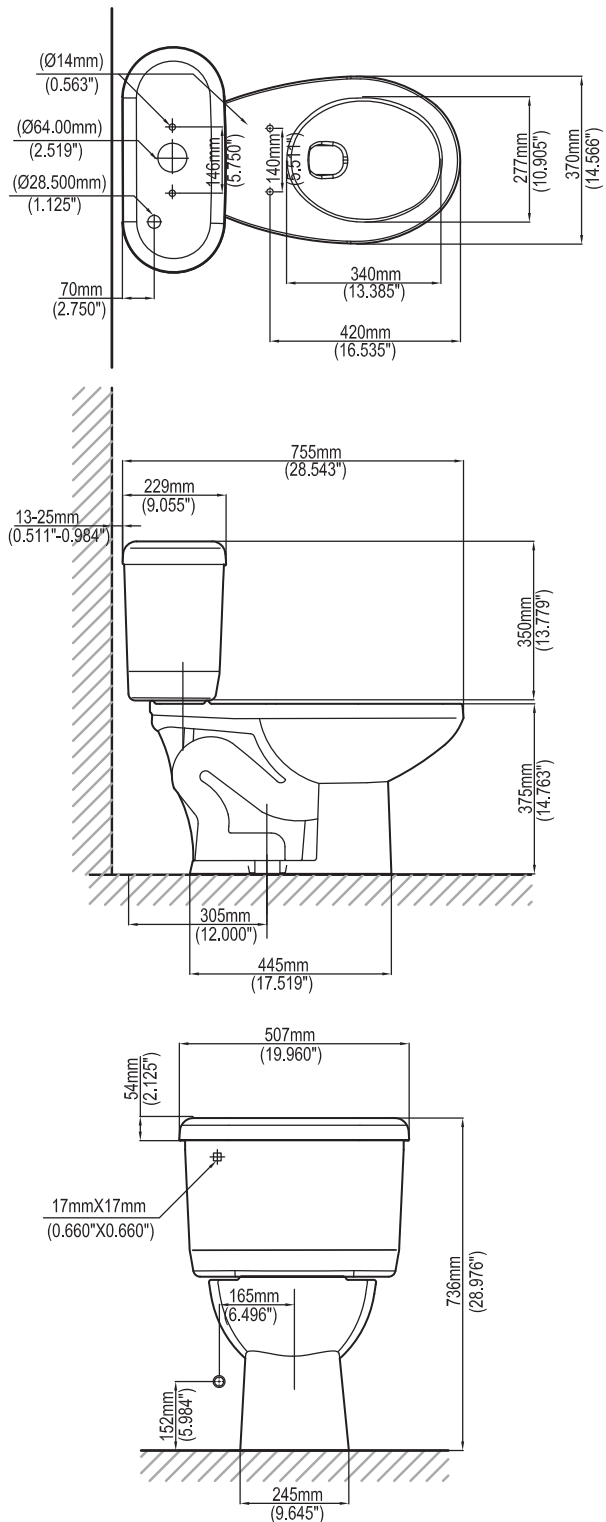

### PHYSICAL PROPERTIES

Model: **B822 / T5ULF**

Water Surface: **8.00" x 9.43"**  
(203mm x 240mm)

Water Seal: **2.75"** (70mm)

Trapway Ball Pass: **2.00"** (51mm)

Trapway Diameter: **2.00"** (51mm)

Water Consumption: **1.6 gpf / 6.00 lpf**

Shipping Weight: **44 lbs** (20.0kg) **bowl**  
**42.9 lbs** (19.5kg) **tank**

Shipping Cube: **3.63 ft** (0.12m<sup>3</sup>) **bowl**  
**1.91 ft** (0.05m<sup>3</sup>) **tank**

Minimum Rough-in: **11.00"** (280mm)

Fill Valve: **A1241020108**

Flush Valve: **A2101014**

Tank Lever: **A520403**

**IMPORTANT:** These dimensions are nominal and vary within the range of tolerances established by ASME standard A112.19.2.

For more information please contact us toll-free: